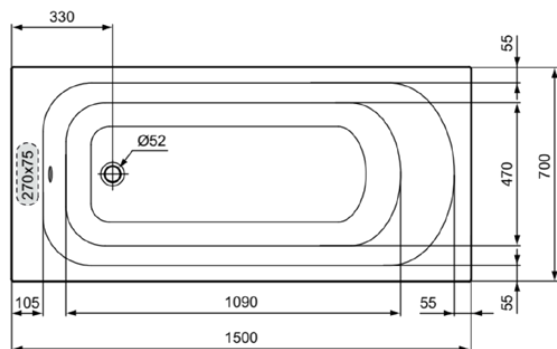

## W004201

SIMPLICITY | Regular bath 1500x700x435 mm in white glossy finish, no tap hole, with overflow | Detergent resistant, Light resistant

### General information

Sub product type	Regular bath
Brand	Ideal Standard
Suite name	SIMPLICITY
Colour code	01
Colour description	White Glossy
Surface finish effect	glossy
Height (mm)	435
Width (mm)	1500
Length / Projection (mm)	700
EAN code	3800828025493
Net weight (kg)	15.00