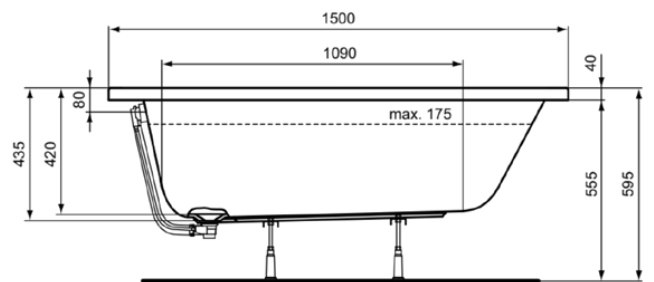

## W004201

SIMPLICITY | Regular bath 1500x700x435 mm in white glossy finish, no tap hole, with overflow | Detergent resistant, Light resistant

### General information

Sub product type	Regular bath
Brand	Ideal Standard
Suite name	SIMPLICITY
Colour code	01
Colour description	White Glossy
Surface finish effect	glossy
Height (mm)	435
Width (mm)	1500
Length / Projection (mm)	700
EAN code	3800828025493
Net weight (kg)	15.00