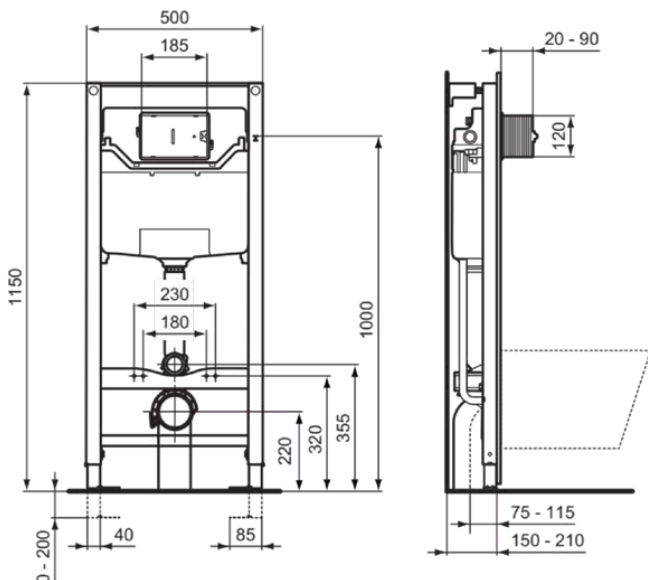

PROSYS

R009467

PROSYS | WC frame 500x150x1150 mm in neutral finish | Load tested to 400kg

Image & drawing

General information

Sub product type	WC frame
Brand	Ideal Standard
Suite name	PROSYS
Colour code	67
Colour description	Neutral
Surface finish effect	matt
Height (mm)	1150
Width (mm)	500
Length / Projection (mm)	150
Fixing method	Fixing bolts
EAN code	3391500579538
Net weight (kg)	12.20

Features

Load tested to 400kg

Downloads

- [BIM-UK](#)
- [Spare Parts List](#)
- [Installation Guide](#)

Product standard & certifications

Additional standards	EN 14055
DoP classification	CL1-6-NLI-VR11

Product specifications

Water saving	Yes
Material of waste set	Plastic
Legs adjustable	Yes
Amount of water connection positions	2
Flushing options	2 volumes
Adjustable flush volume	Yes
Adjustable toilet height	No
Freestanding	No
With bracket for high wall mounting	Yes
Load capacity (kg)	400
Smart Flush compatible	Yes
Material of concealed cistern	Plastic
Easy Fix technology	Yes
Tool-free service	Yes
Smart Valve technology	Yes
Silent filling process	Yes
With power supply unit	No
Frame material	Steel
With anti-condensation insulation set	Yes

Ideal Standard

Location of flush plate	Front
Pre-set flush volume (l)	6
PVD technology	No
With waste bend	Yes
With angle valve	Yes
IdealPlus technology	No
Adjustable leg brakes	Yes