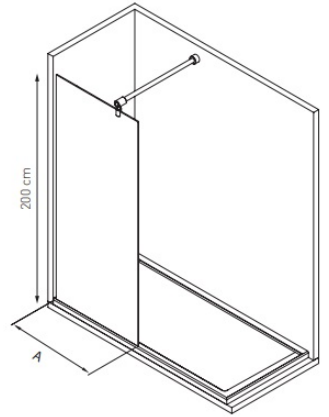

h. Height
195 cm

Glass Thickness

Installation Space

Yüksek Temper
Kalitesi
High Quality
Tempered Glass