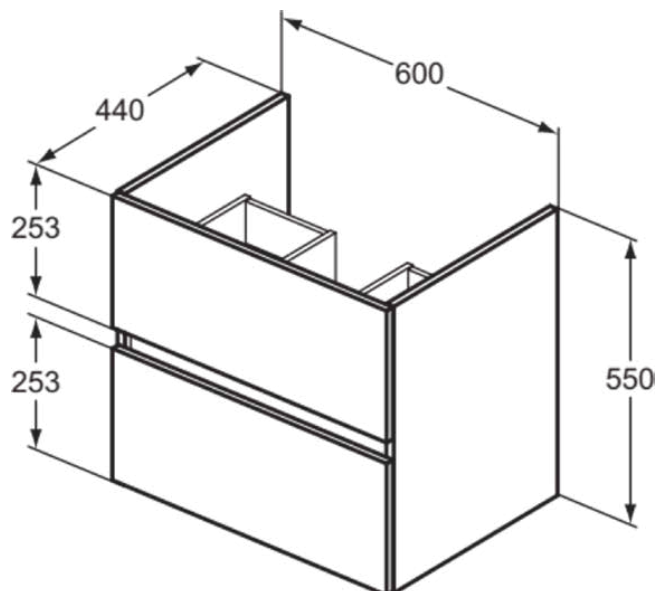

EUROVIT 2.0/ULYSS

R0259WG

EUROVIT 2.0/ULYSS | Basin unit 600x440x550 mm in gloss white finish, 2 drawers | Space saving

Image & drawing

General information

Sub product type	Basin unit
Brand	Unbranded
Suite name	EUROVIT 2.0/ULYSS
Designer	Palomba Serafini Associati
Colour code	WG
Colour description	Gloss White
Surface finish effect	glossy
Height (mm)	550
Width (mm)	600
Length / Projection (mm)	440
Fixing method	Fixing set
EAN code	3391500588875
Net weight (kg)	0.00

Features

Space saving

Product specifications

With worktop	No
Amount of doors (total)	0
Amount of doors, left-opening	0
Amount of doors, right-opening	0
Amount of tumble doors	0
Amount of sliding doors	0
Amount of rolling doors	0
Amount of drawers (total)	2
Amount of external drawers	2
Amount of internal drawers	0
Opening mechanism	Pull-to-open
Closing mechanism	Soft-closing
Amount of open compartments	0
Amount of shelves	0
With socket outlet	No
With interior lighting	No
Space-saving model	No
PVD technology	No
IdealPlus technology	No