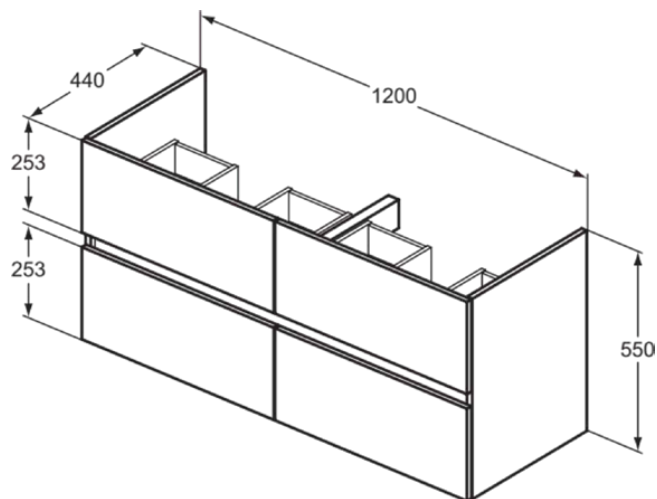

EUROVIT 2.0/ULYSS

R0267WG

EUROVIT 2.0/ULYSS | Basin unit 1200x440x550 mm in gloss white finish, 4 drawers

Image & drawing

General information

Sub product type	Basin unit
Brand	Unbranded
Suite name	EUROVIT 2.0/ULYSS
Designer	Palomba Serafini Associati
Colour code	WG
Colour description	Gloss White
Surface finish effect	glossy
Height (mm)	550
Width (mm)	1200
Length / Projection (mm)	440
Fixing method	Fixing set
EAN code	3391500589155
Net weight (kg)	0.00

Product specifications

With worktop	No
Amount of doors (total)	0
Amount of doors, left-opening	0
Amount of doors, right-opening	0
Amount of tumble doors	0
Amount of sliding doors	0
Amount of rolling doors	0
Amount of drawers (total)	4
Amount of external drawers	4
Amount of internal drawers	0
Opening mechanism	Pull-to-open
Closing mechanism	Soft-closing
Amount of open compartments	0
Amount of shelves	0
With socket outlet	No
With interior lighting	No
Space-saving model	No
PVD technology	No
IdealPlus technology	No