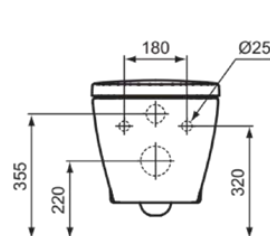

CONNECT

E803501

CONNECT | Wall-hung bowl 360x540x340 mm in white glossy finish, horizontal outlet

Image & drawing

General information

Sub product type	Wall-hung bowl
Brand	Ideal Standard
Suite name	CONNECT
Designer	Studio Levien
Colour code	01
Colour description	White Glossy
Surface finish effect	glossy
Height (mm)	340
Width (mm)	360
Length / Projection (mm)	540
Fixing method	Fixing bolts
EAN code	5017830390381
Net weight (kg)	22.80

Downloads

- [• EPD](#)
- [• Installation Guide](#)

Product standard & certifications

DoP classification	CL1-6AC/5A+CL2
--------------------	----------------

Product specifications

Disabled model	No
Raised model	No
Material	ceramic
Material quality	Vitreous china
Outlet visibility	Concealed
PVD technology	No
With bidet function	No
IdealPlus technology	No
Type of flushing	Washdown
Outlet location	Middle
Outlet orientation	Horizontal
Position of water supply	Rear
Type of water supply	Concealed
With hygienic recess / fixed toilet seat	No
Children's model	No