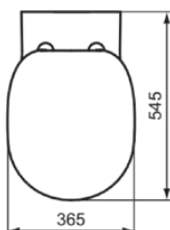

CONNECT

E803501

CONNECT | Wall-hung bowl 360x540x340 mm in white glossy finish, horizontal outlet

Image & drawing

General information

Sub product type	Wall-hung bowl
Brand	Ideal Standard
Suite name	CONNECT
Designer	Studio Levien
Colour code	01
Colour description	White Glossy
Surface finish effect	glossy
Height (mm)	340
Width (mm)	360
Length / Projection (mm)	540
Fixing method	Fixing bolts
EAN code	5017830390381
Net weight (kg)	22.80

Downloads

- [• EPD](#)
- [• Installation Guide](#)

Product standard & certifications

DoP classification	CL1-6AC/5A+CL2
--------------------	----------------

Product specifications

Disabled model	No
Raised model	No
Material	ceramic
Material quality	Vitreous china
Outlet visibility	Concealed
PVD technology	No
With bidet function	No
IdealPlus technology	No
Type of flushing	Washdown
Outlet location	Middle
Outlet orientation	Horizontal
Position of water supply	Rear
Type of water supply	Concealed
With hygienic recess / fixed toilet seat	No
Children's model	No