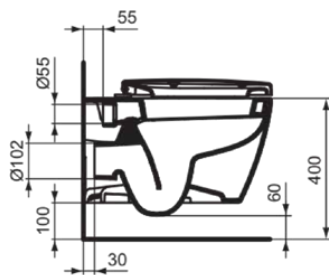

CONNECT

E803501

CONNECT | Wall-hung bowl 360x540x340 mm in white glossy finish, horizontal outlet

Image & drawing

General information

Sub product type	Wall-hung bowl
Brand	Ideal Standard
Suite name	CONNECT
Designer	Studio Levien
Colour code	01
Colour description	White Glossy
Surface finish effect	glossy
Height (mm)	340
Width (mm)	360
Length / Projection (mm)	540
Fixing method	Fixing bolts
EAN code	5017830390381
Net weight (kg)	22.80

Downloads

- [• EPD](#)
- [• Installation Guide](#)

Product standard & certifications

DoP classification	CL1-6AC/5A+CL2
--------------------	----------------

Product specifications

Disabled model	No
Raised model	No
Material	ceramic
Material quality	Vitreous china
Outlet visibility	Concealed
PVD technology	No
With bidet function	No
IdealPlus technology	No
Type of flushing	Washdown
Outlet location	Middle
Outlet orientation	Horizontal
Position of water supply	Rear
Type of water supply	Concealed
With hygienic recess / fixed toilet seat	No
Children's model	No