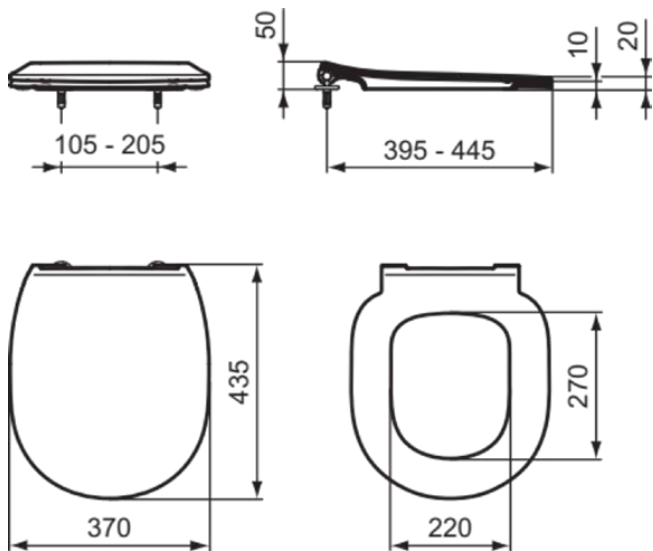

CONNECT

E772301

CONNECT | Sandwich seat 370x435x50 mm in white glossy finish

Image & drawing

General information

Sub product type	Sandwich seat
Brand	Ideal Standard
Suite name	CONNECT
Colour code	01
Colour description	White Glossy
Surface finish effect	glossy
Height (mm)	50
Width (mm)	370
Length / Projection (mm)	435
EAN code	5017830474791
Net weight (kg)	2.20

Downloads

- [Installation Guide](#)

Product specifications

Slim looking	Yes
Quick release option	No
Anti-theft protection	No
With motif / icon	No
For universal toilet bowl	No
Closing function	Normal close
Material quality	Duroplast
PVD technology	No
IdealPlus technology	No
Fixation location	Top
Hinge material	Stainless steel
With hygienic recess / fixed toilet seat	No