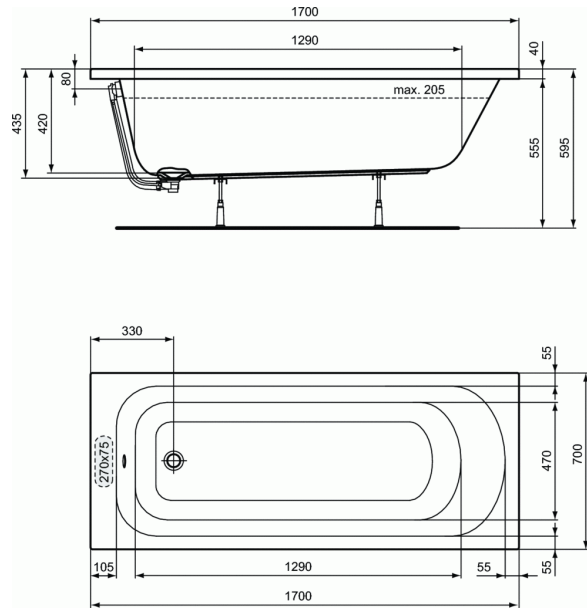

SIMPLICITY

Rectangular bathtub 170x70 cm for built-in installation or installation with panels

Rectangular bathtub 170x70 cm for built-in installation or installation with panels

3,2 mm acrylic sheet

Waste hole & overflow hole: Ø 52 mm, side positioning

Color: ISI "Eurowhite"

Complies with EN 14516

Water capacity: 206 L

Recommended equipment:

- Front panel 170 cm (including panel fixation set), 55 cm height (W004901)
- Side panel 70 cm (including panel fixation set), 55 cm height (W005101)
- Leg set (C896067)
- Waste siphon Ø 52 mm (B4812AA)