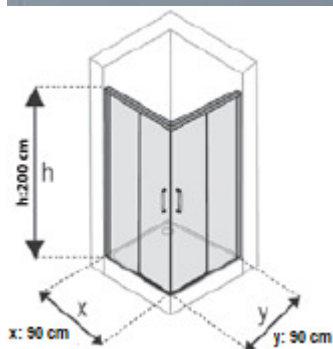

## Glass thickness:

- fixed = 4mm
- door = 6mm

## Profiles adjustment: 1,5cm

Without frame on the lower side for easy access in/out the shower enclosure.

Size (cm)	Height (cm)	Entrance (cm)
90x90	200	47