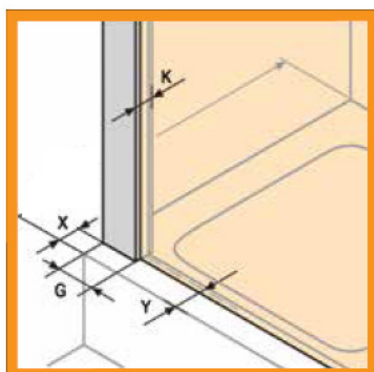

## Profiles adjustment: 1,5cm

Without frame on the lower side for easy access in/out the shower enclosure.

Size (cm)	Height (cm)	Entrance (cm)
90x90	200	47

### Easy Clean

Clips System enables easy cleaning of the bottom rail of the sliding door panel.

X = 5mm  
Y = 20mm  
G = 41mm  
K = 32mm