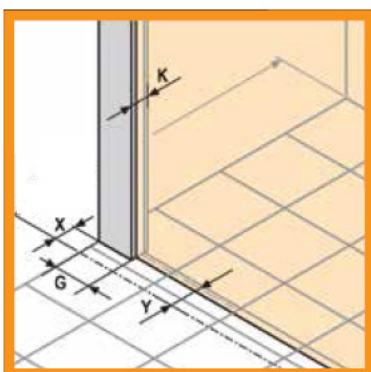

## Profiles adjustment: 1,5cm

Without frame on the lower side for easy access in/out the shower enclosure.

Size (cm)	Height (cm)	Entrance (cm)
90x90	200	47

### Easy Clean

Clips System enables easy cleaning of the bottom rail of the sliding door panel.

X = 5mm  
Y = 20mm  
G = 41mm  
K = 32mm