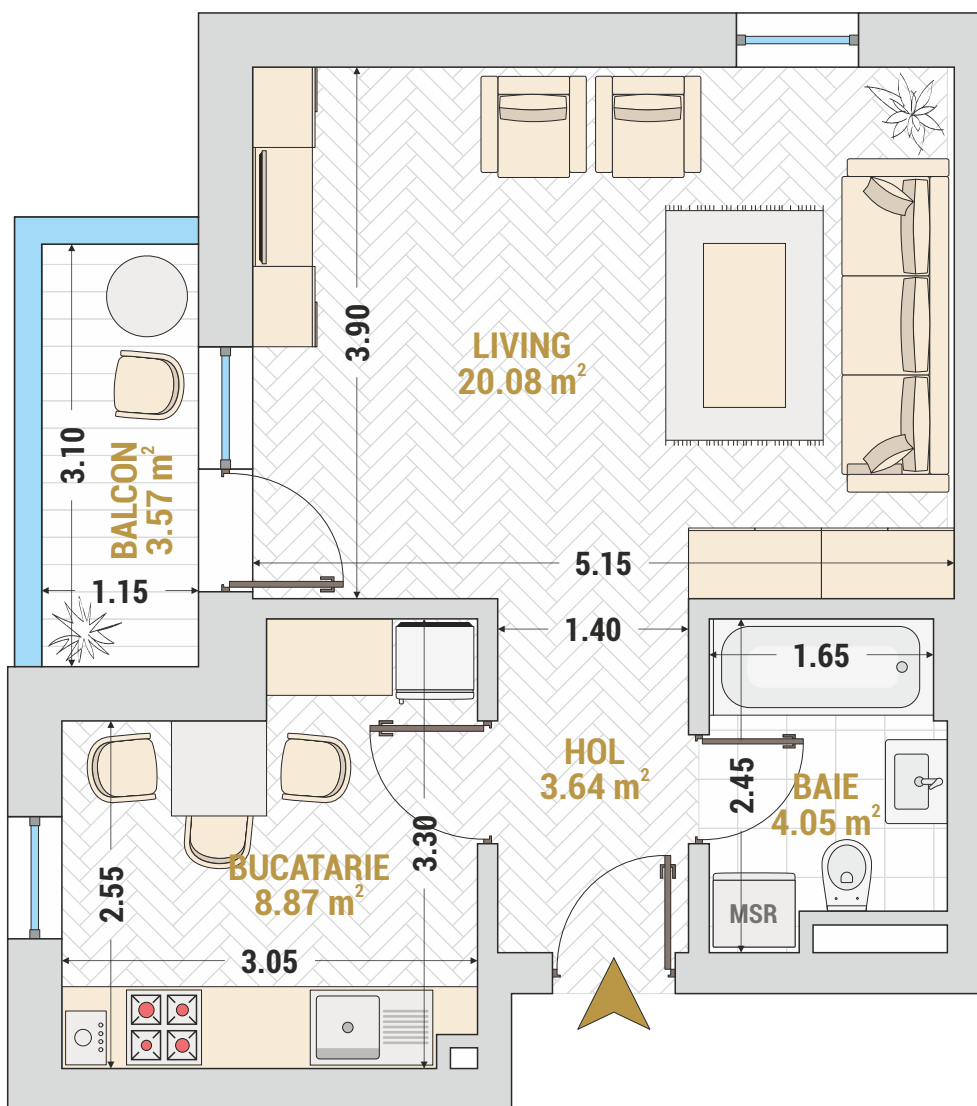

IDEAL RESIDENCE
DEZVOLTATOR IMOBILIAR