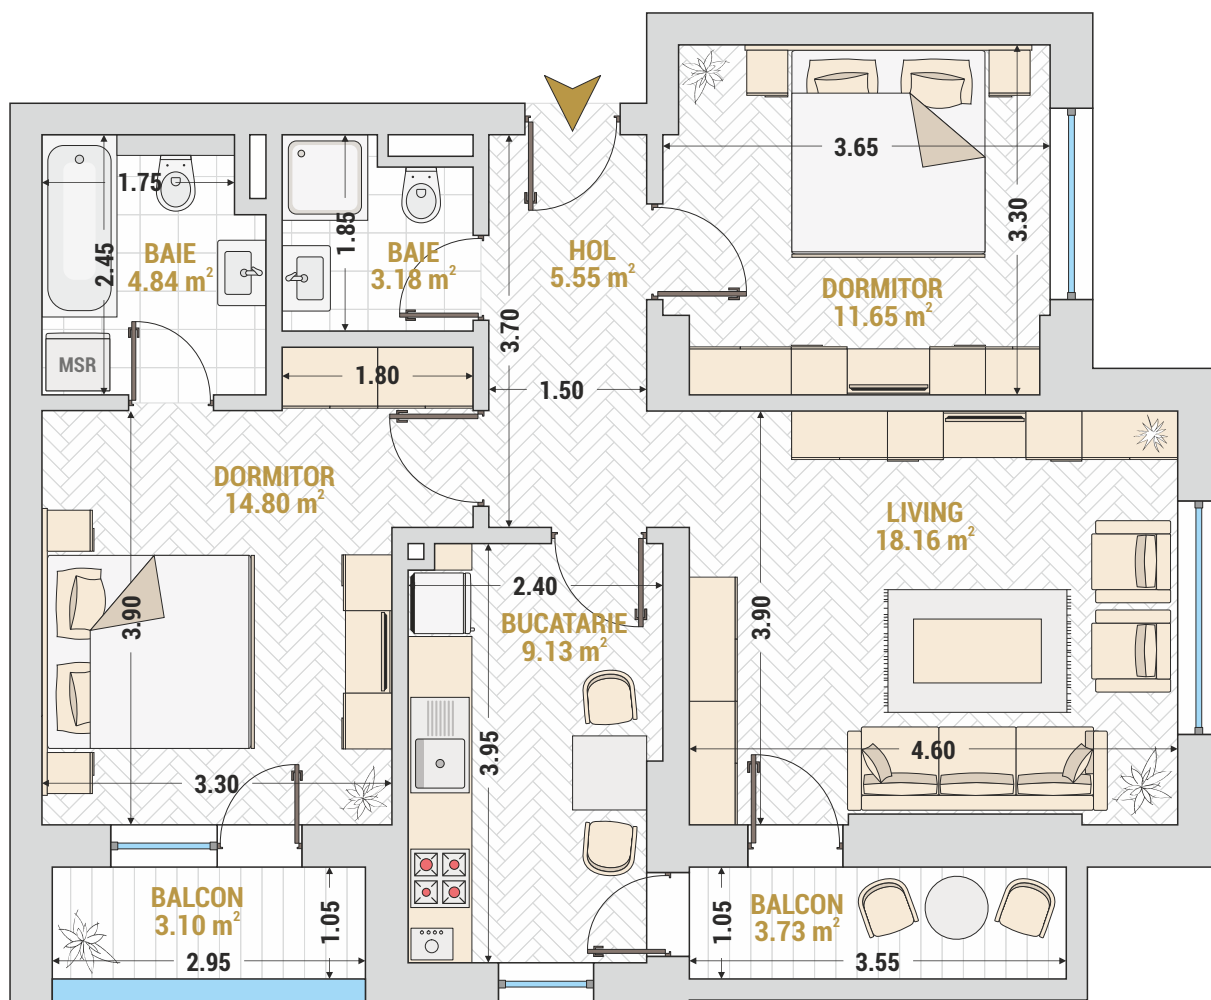

IDEAL RESIDENCE

DEZVOLTATOR IMOBILIAR