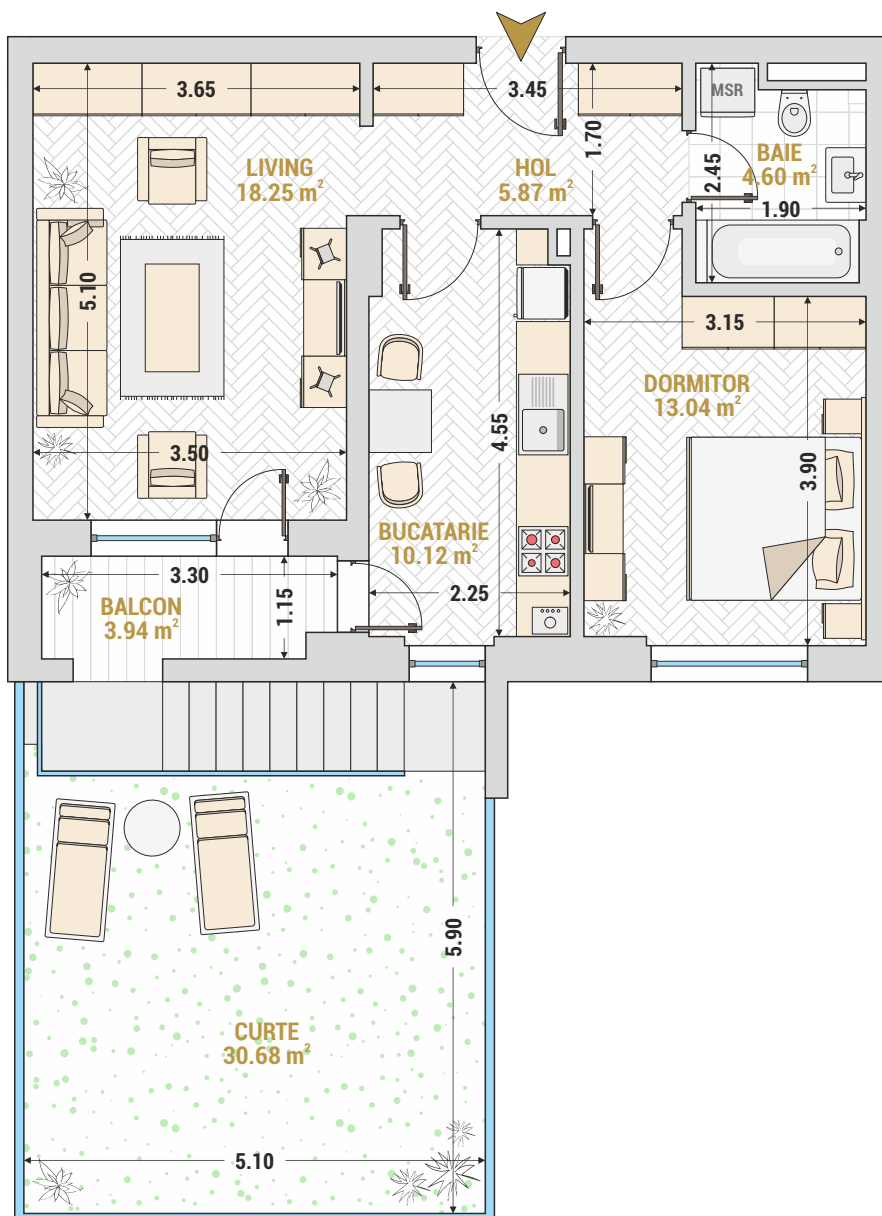

IDEAL RESIDENCE

DEZVOLTATOR IMOBILIAR