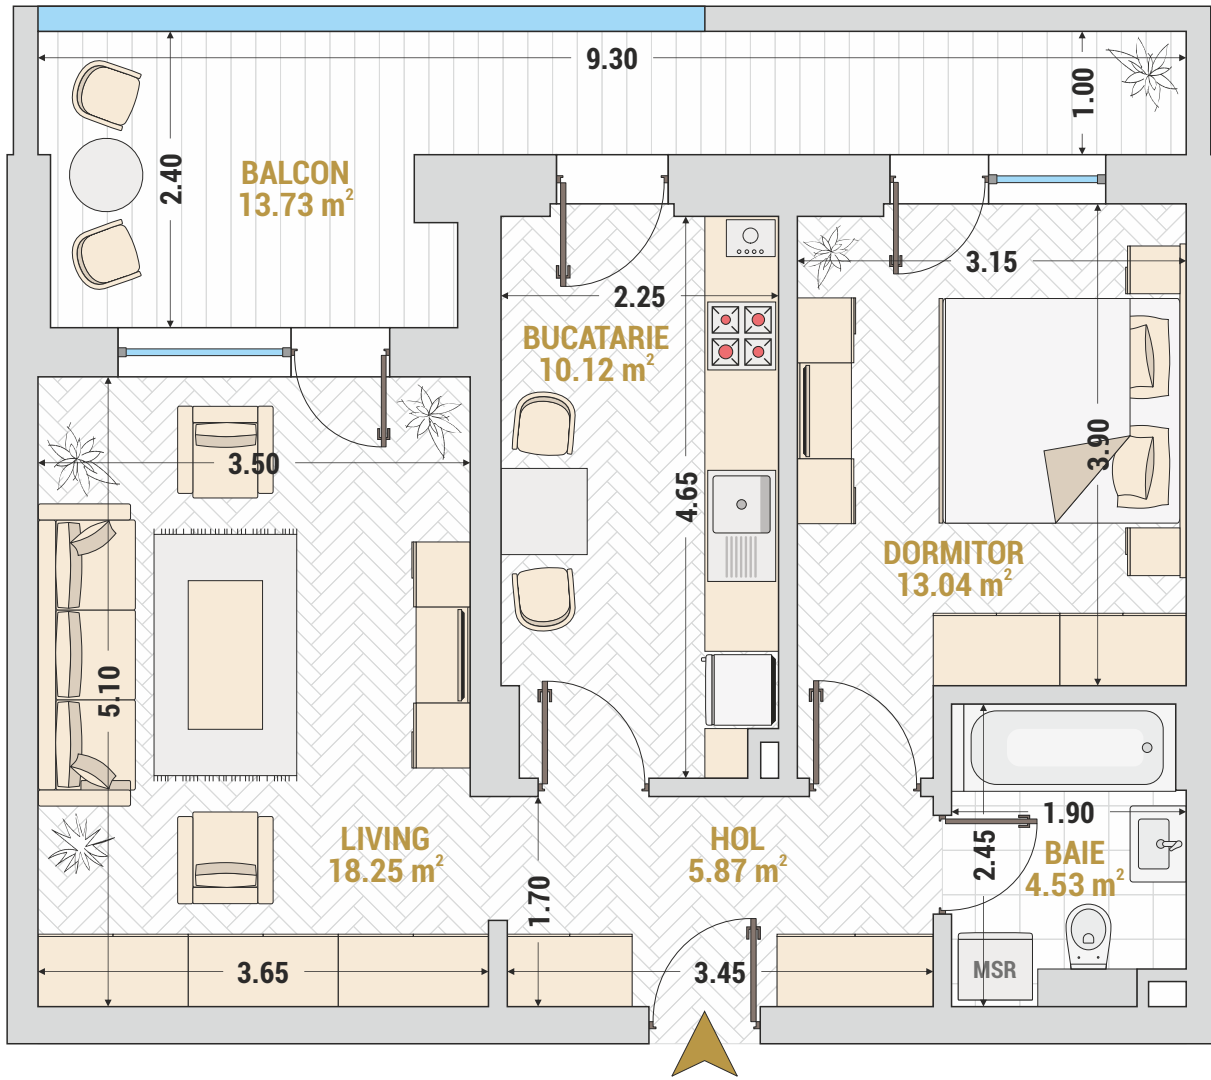

IDEAL RESIDENCE

DEZVOLTATOR IMOBILIAR