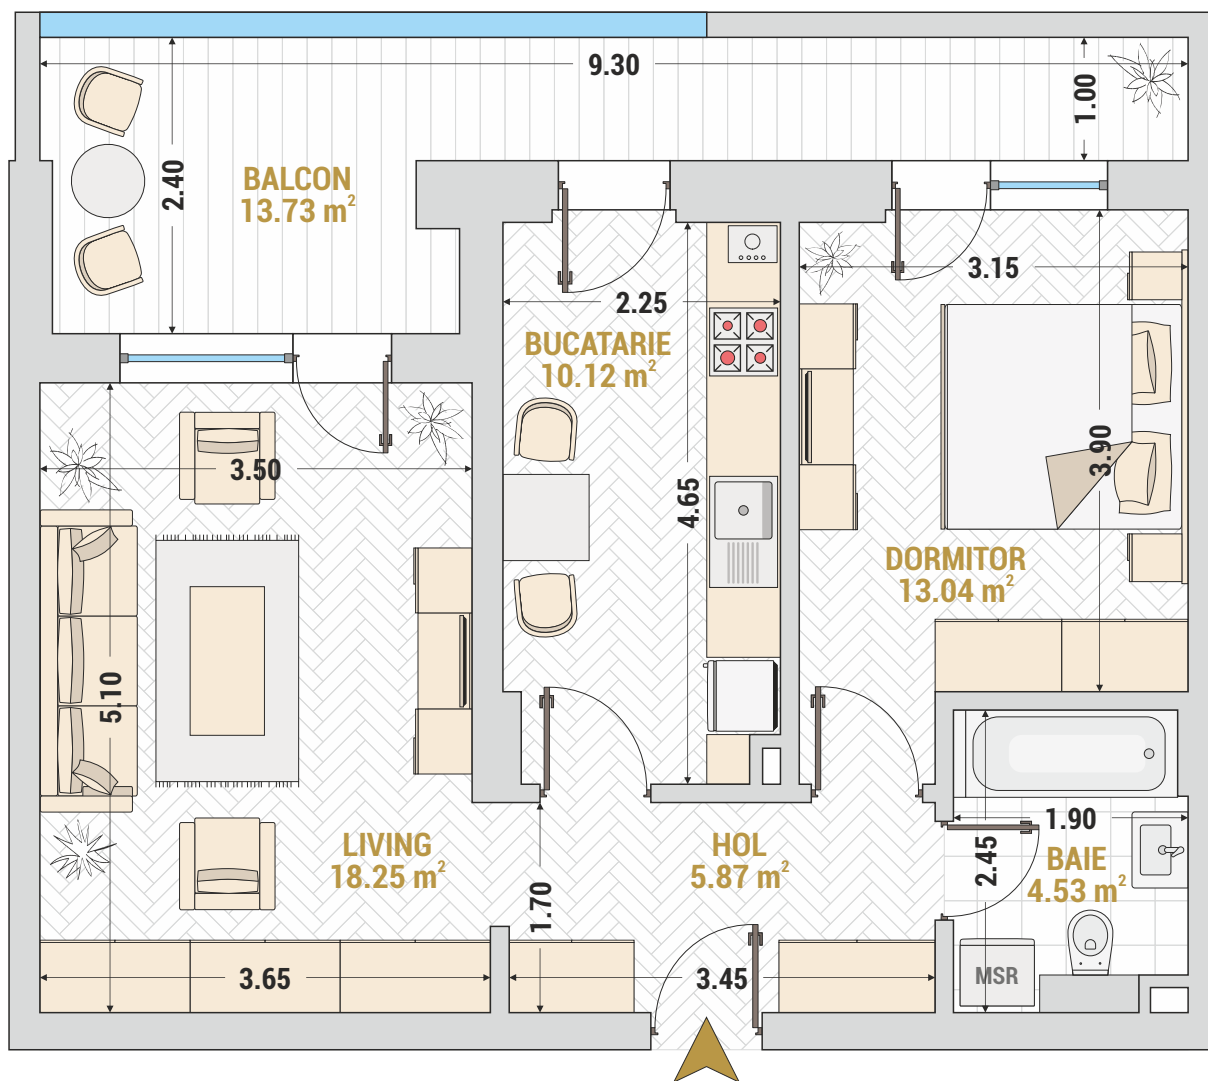

IDEAL RESIDENCE
DEZVOLTATOR IMOBILIAR