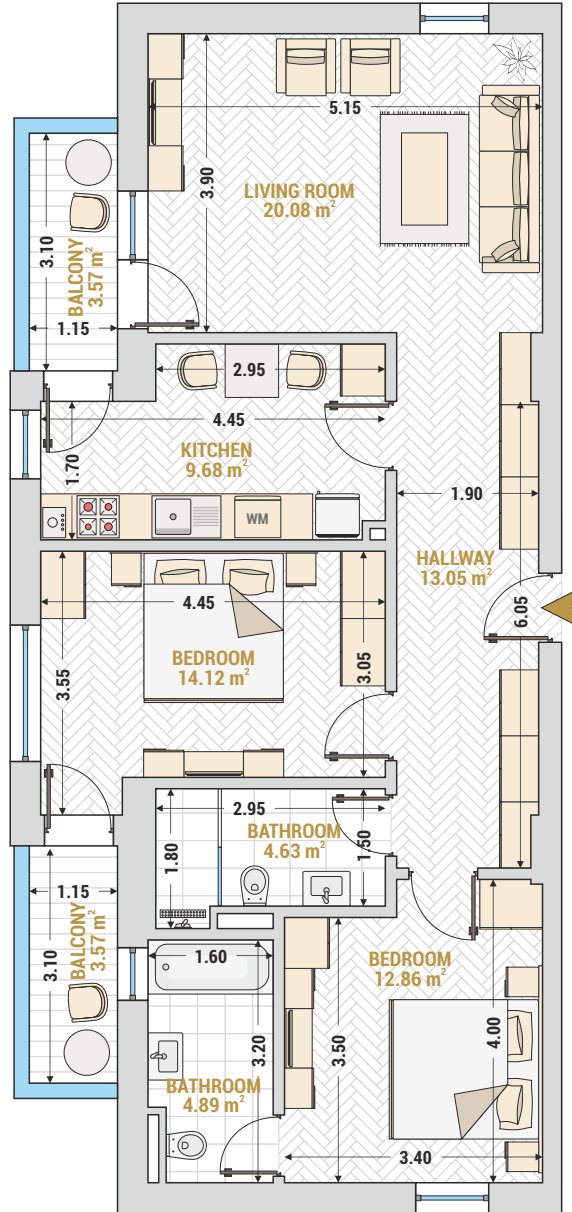

IDEAL RESIDENCE

DEZVOLTATOR IMOBILIAR