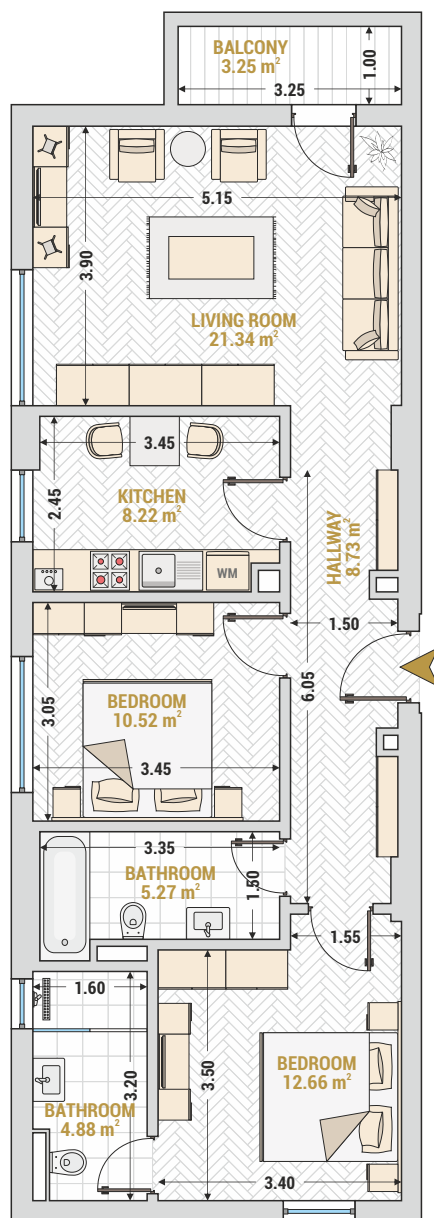

IDEAL RESIDENCE

DEZVOLTATOR IMOBILIAR