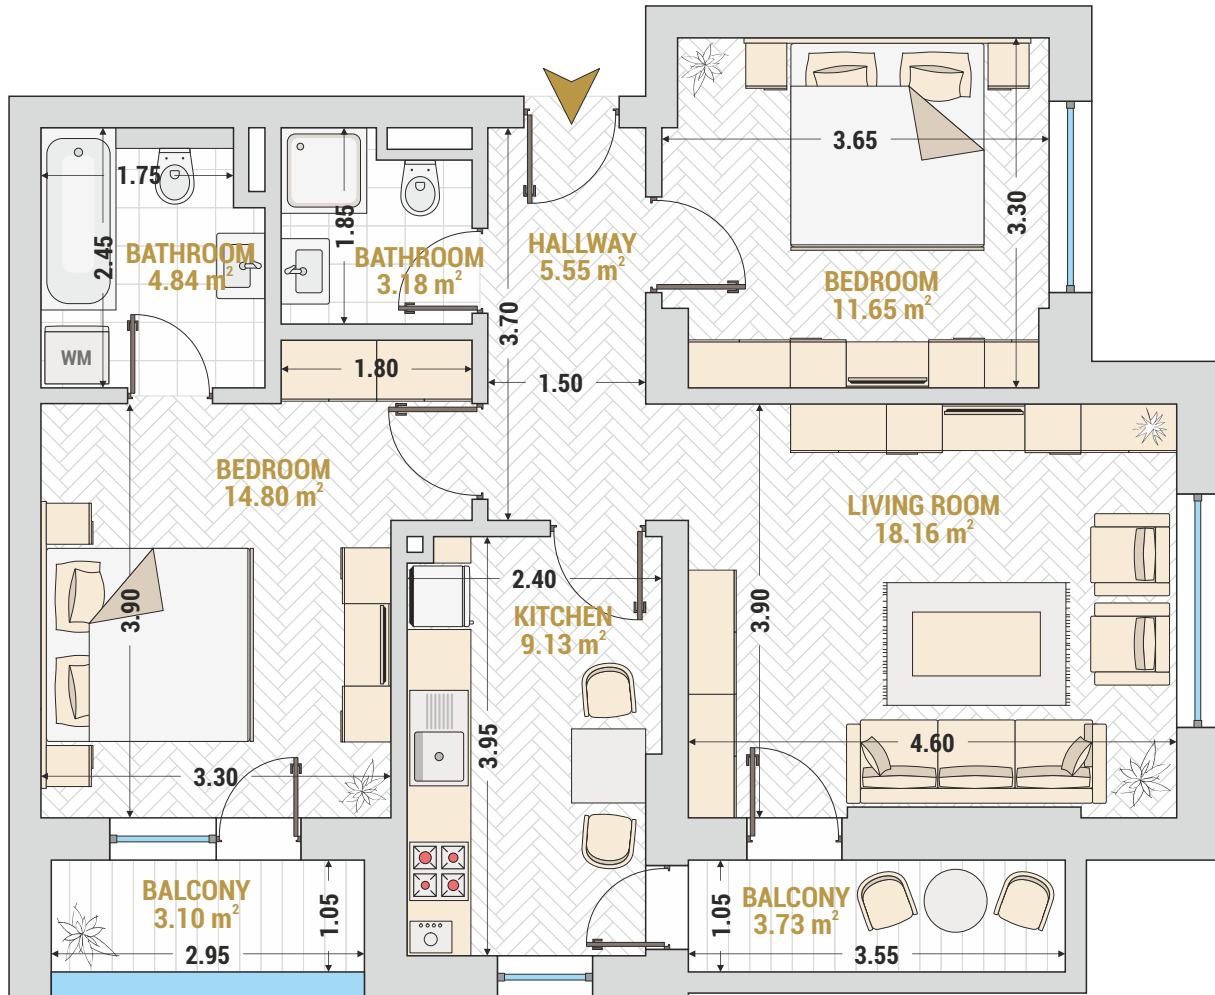

IDEAL RESIDENCE

DEZVOLTATOR IMOBILIAR