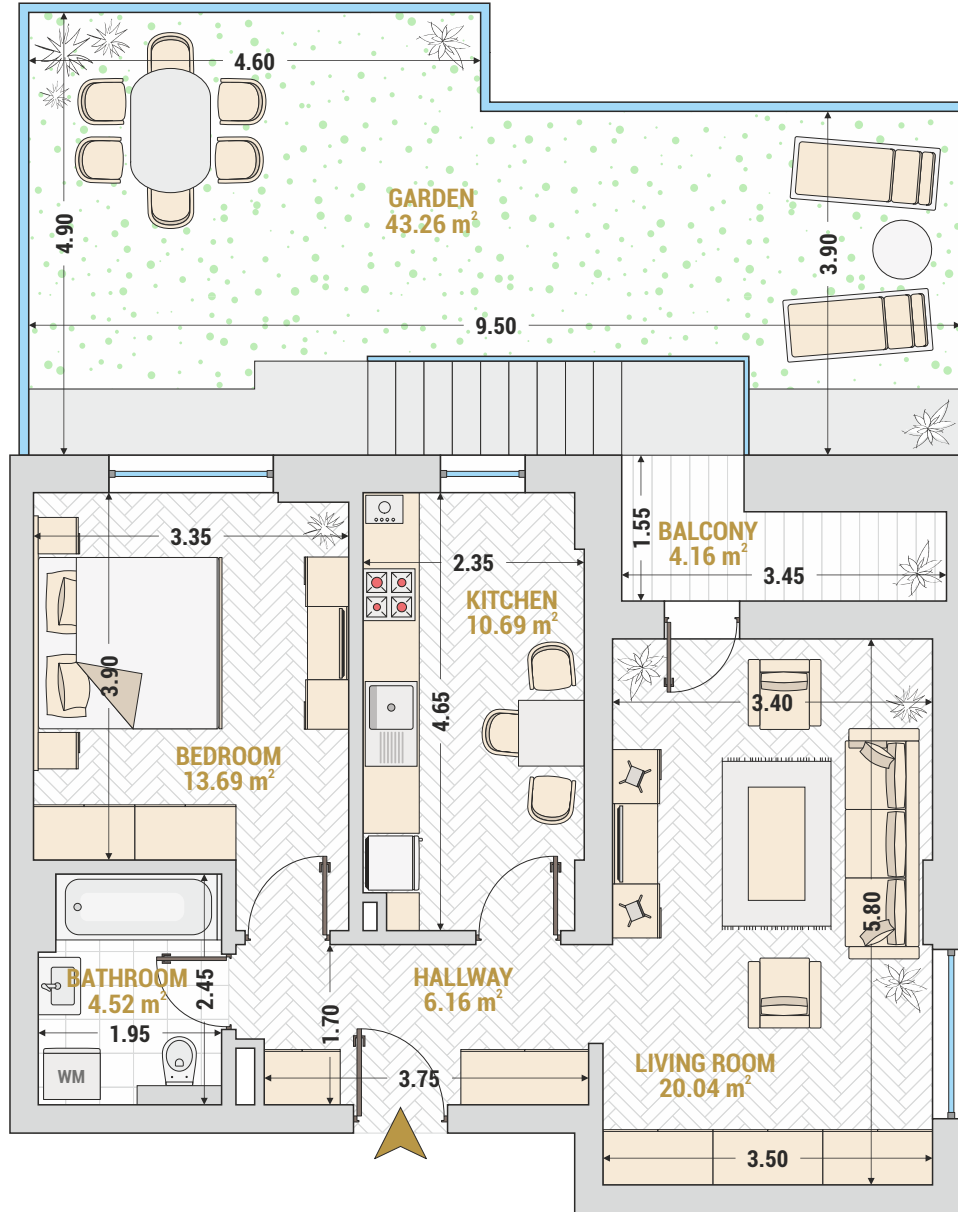

Drumul Taberei Residence

Project developed by Ideal West Residence SRL

 www.drumultaberei-residence.ro

Bucharest, 101P Timisoara Boulevard | +40736 144 144

IDEAL RESIDENCE

DEZVOLTATOR IMOBILIAR

2 ROOM APARTMENT TYPE 7 - BUILDING 5

Availability

Living Room	20.04 m ² (216 ft ²)
Kitchen	10.69 m ² (115 ft ²)
Bedroom	13.69 m ² (147 ft ²)
Bathroom	4.52 m ² (48 ft ²)
Hallway	6.16 m ² (66 ft ²)
Balcony	4.16 m ² (48 ft ²)
Built Area	75.79 m ² (815 ft ²)
Useful Area	55.10 m ² (593 ft ²)
Useful Area + Balcony	59.26 m ² (638 ft ²)
Garden	43.26 m ² (465 ft ²)

Ground Floor - nr. 5

2 ROOM APARTMENT TYPE 7 - BUILDING 5