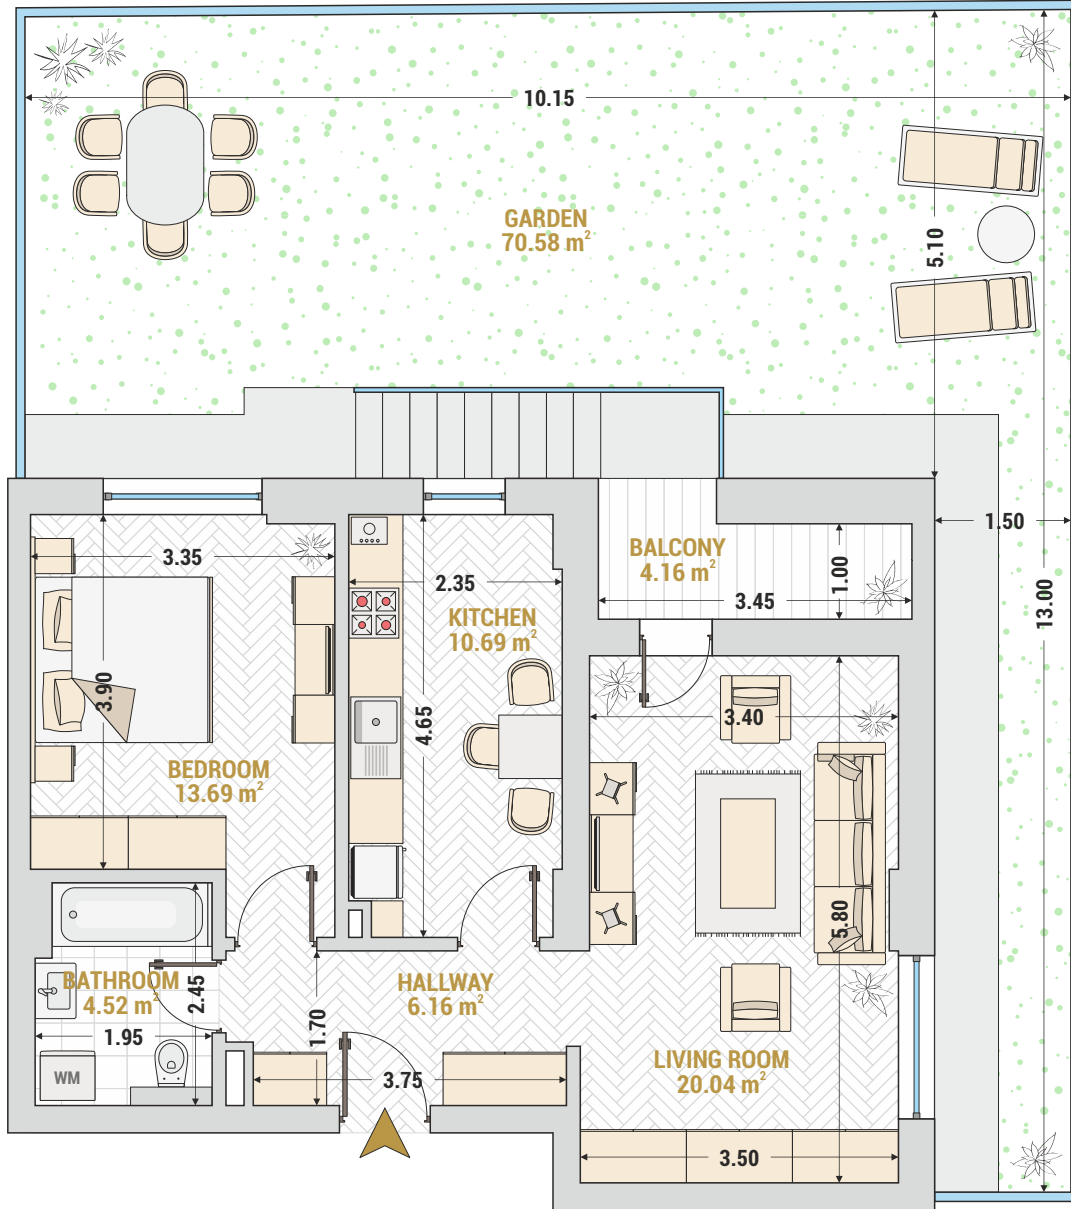

Drumul Taberei Residence

Project developed by Ideal West Residence SRL

 www.drumultaberei-residence.ro

Bucharest, 101P Timisoara Boulevard | +40736 144 144

IDEAL RESIDENCE

DEZVOLTATOR IMOBILIAR

2 ROOM APARTMENT TYPE 7 - BUILDING 1

Availability

Living Room	20.04 m ² (216 ft ²)
Kitchen	10.69 m ² (115 ft ²)
Bedroom	13.69 m ² (147 ft ²)
Bathroom	4.52 m ² (48 ft ²)
Hallway	6.16 m ² (66 ft ²)
Balcony	4.16 m ² (44 ft ²)
Built Area	75.79 m ² (815 ft ²)
Useful Area	55.10 m ² (593 ft ²)
Useful Area + Balcony	59.26 m ² (637 ft ²)
Garden	70.58 m ² (759 ft ²)

Ground Floor - nr. 5

2 ROOM APARTMENT TYPE 7 - BUILDING 1